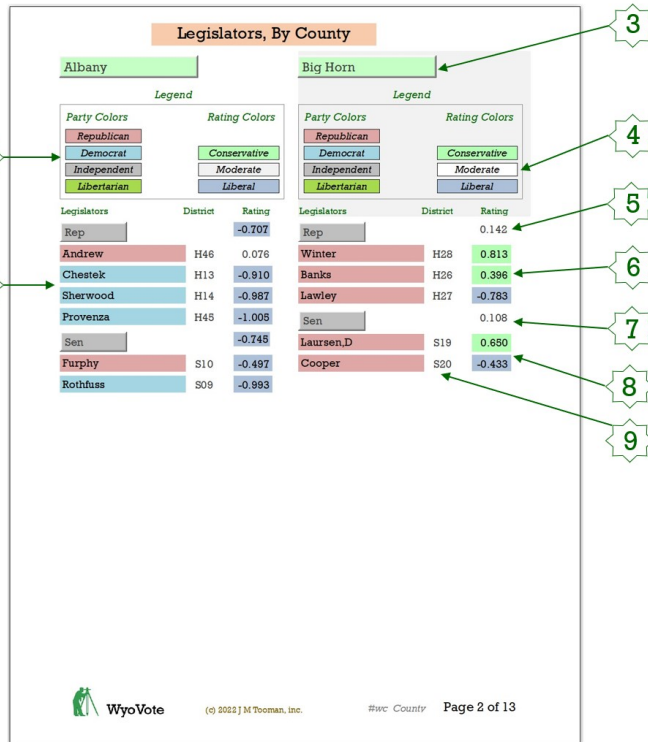

Legislators, By County

Legislative Session YR: 23

Washakie

County Wide Rating: -0.608

Legend

Party Colors	Rating Colors
Republican	Conservative
Democrat	Moderate
Independent	Liberal
Libertarian	

Legislators	District	Rating
Rep		-0.783
Lawley	H27	-0.783
Sen		-0.433
Cooper	S20	-0.433

Report Explanation

- 1 **Party Colors**
Each Legislator is boxed in by the color of their respective parties.
- 2 **Last Name:**
This column has two types of information:
 - Legislator Last Name
 - Political Party
 The Legend shows the party name and colors.
- 3 **County**
- 4 **Rating Colors**
Legislator's overall rating position
- 5 **Average Rating - House**
Average rating of Representatives in the committee
- 6 **Representative Rating**
- 7 **Average Rating - Senate**
Average rating of Senators in the committee
- 8 **Senator Rating**
- 9 **Legislator's District**

Note:

The Report Explanation applies equally for all individual counties; the information is different for each county but the report format applies to all.